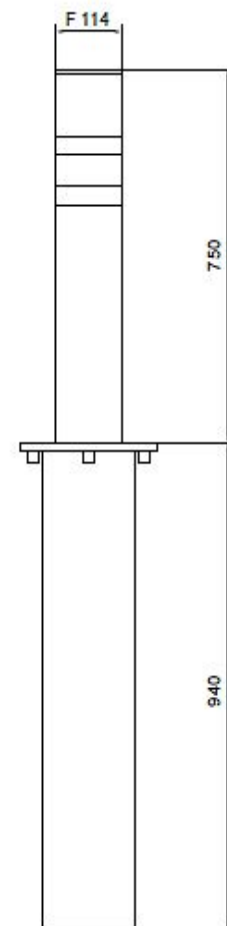

T-type handle

Triangel Common Key

Durable Bridge Handle

Unique Pin Tumbler Lock

Falling Schematic

Turn over the T type handle

Release the lock with professional mechanical key

Bollard falls